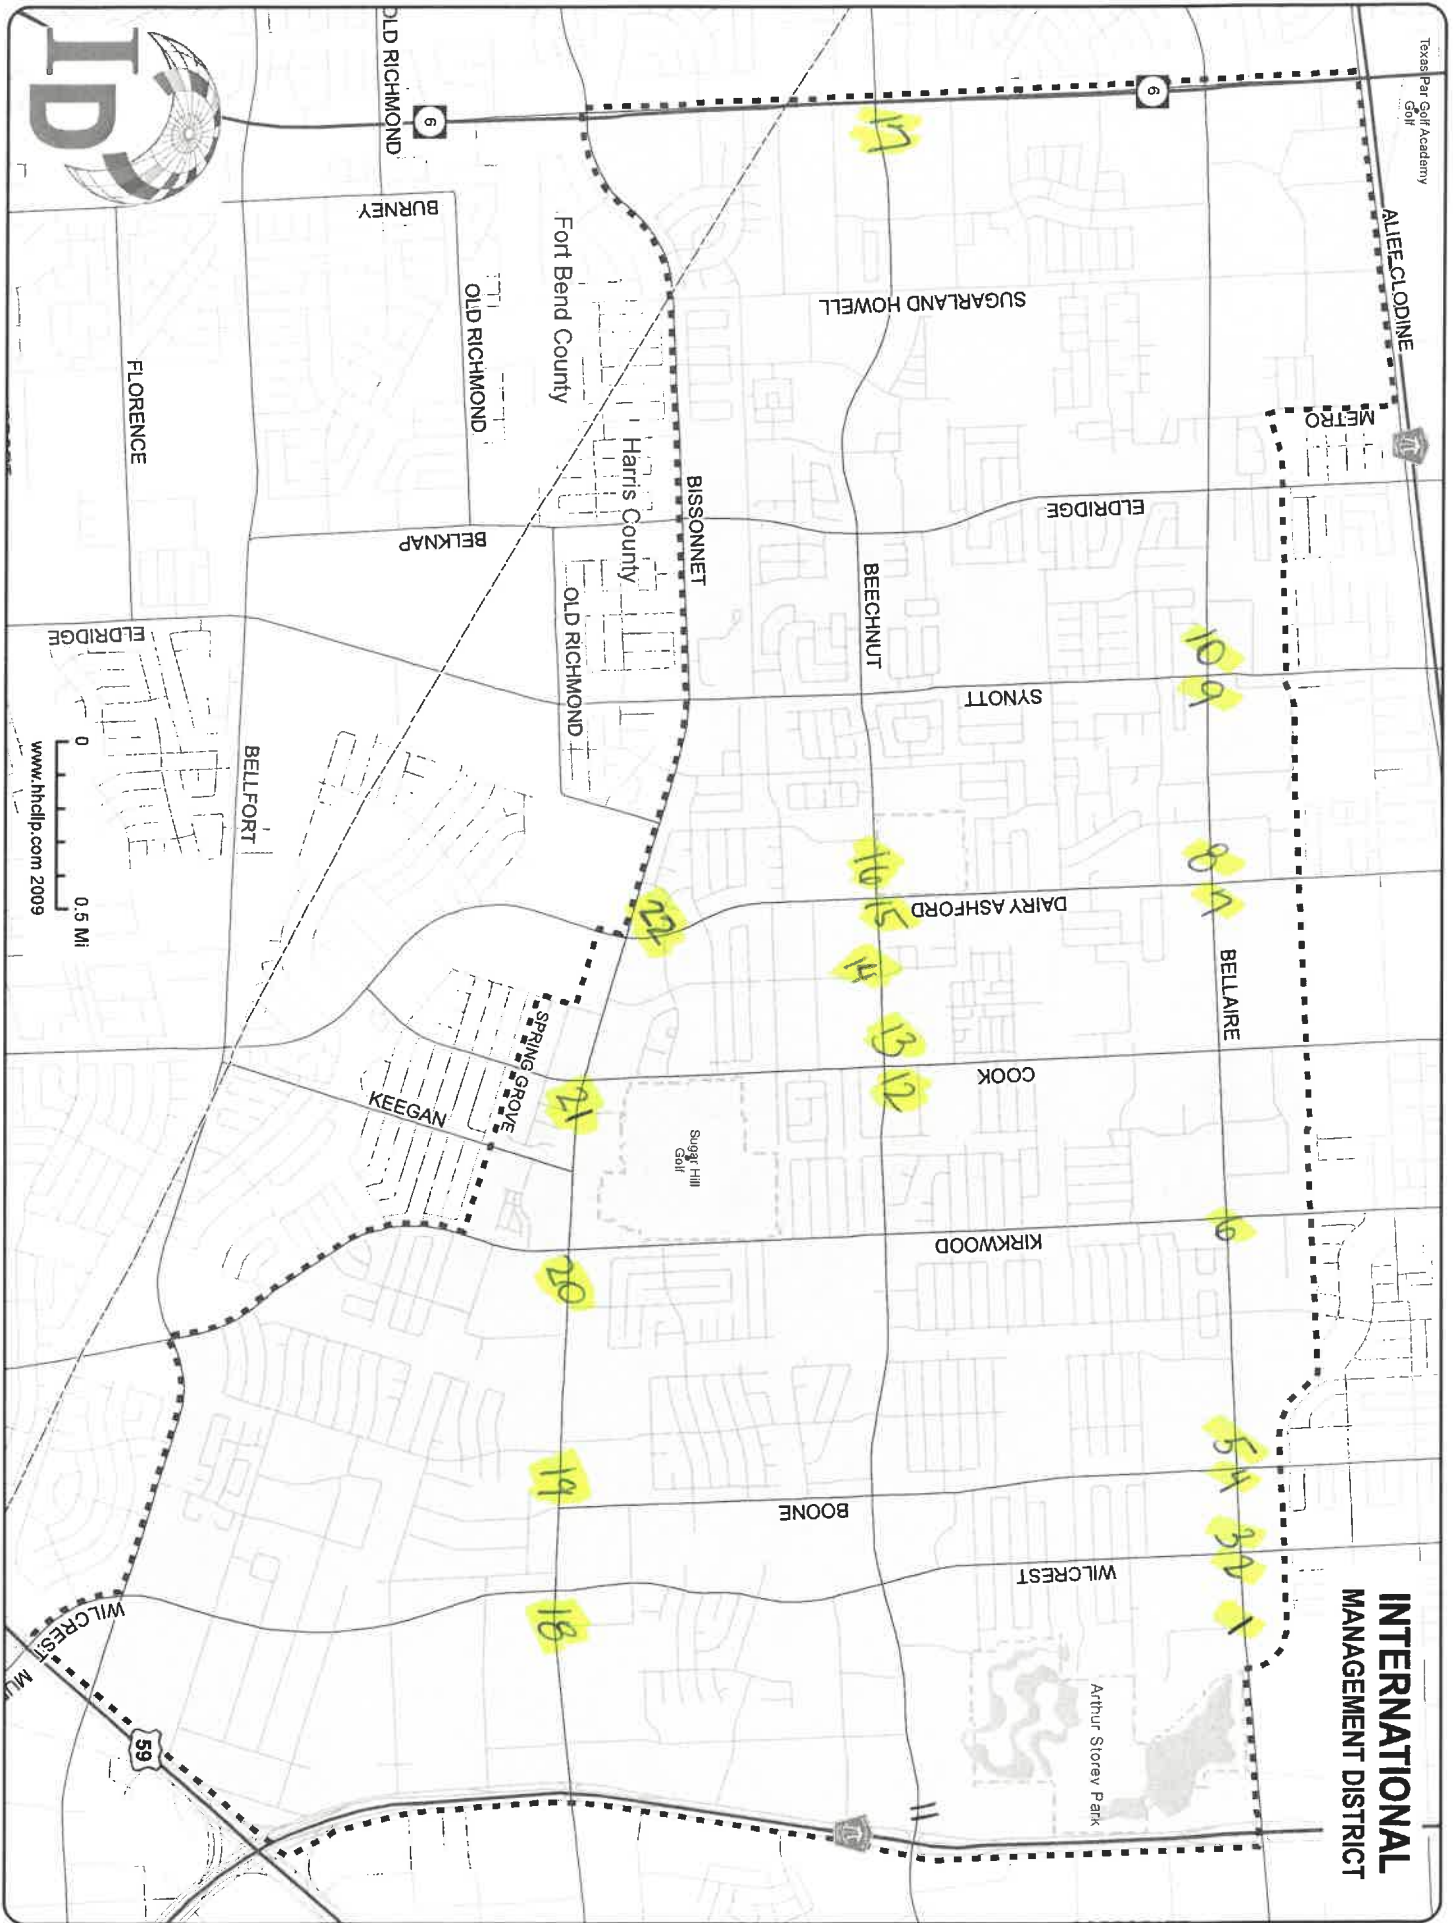

Map #	Street Name	Cardinal Direction	Designated Country
1	Turtlewood @ Bellaire	W	Welcome
2	Wilcrest @ Bellaire	E	South America
3	Wilcrest @ Bellaire	W	USA
4	Boone @ Bellaire	E	Africa
5	Boone @ Bellaire	W	Vietnam
6	Kirkwood @ Bellaire	E	Caribbean
7	Dairy Ashford @ Bellaire	E	India
8	Dairy Ashford @ Bellaire	W	Europe
9	Synott @ Bellaire	E	Taiwan
10	Synott @ Bellaire	W	South Asia
11	Beltway @ Beechnut	W	Welcome
12	Cook @ Beechnut	E	South East Asia
13	Cook @ Beechnut	W	Mexico
14	Community Garden		Garden
15	Dairy Ashford @ Beechnut	E	Pakistan
16	Dairy Ashford @ Beechnut	W	Asia
17	Hwy 6 @ Beechnut	E	Texas
18	Wilcrest @ Bissonnet	E	Alief
19	Boone @ Bissonnet	W	Central America
20	Kirkwood @ Bissonnet	E	Middle Eastern
21	Cook @ Bissonnet	E	Nigeria
22	Dairy Ashford @ Bissonnet	W	Houston

INTERNATIONAL MANAGEMENT DISTRICT

0 0.5 MI
www.hhclip.com 2009